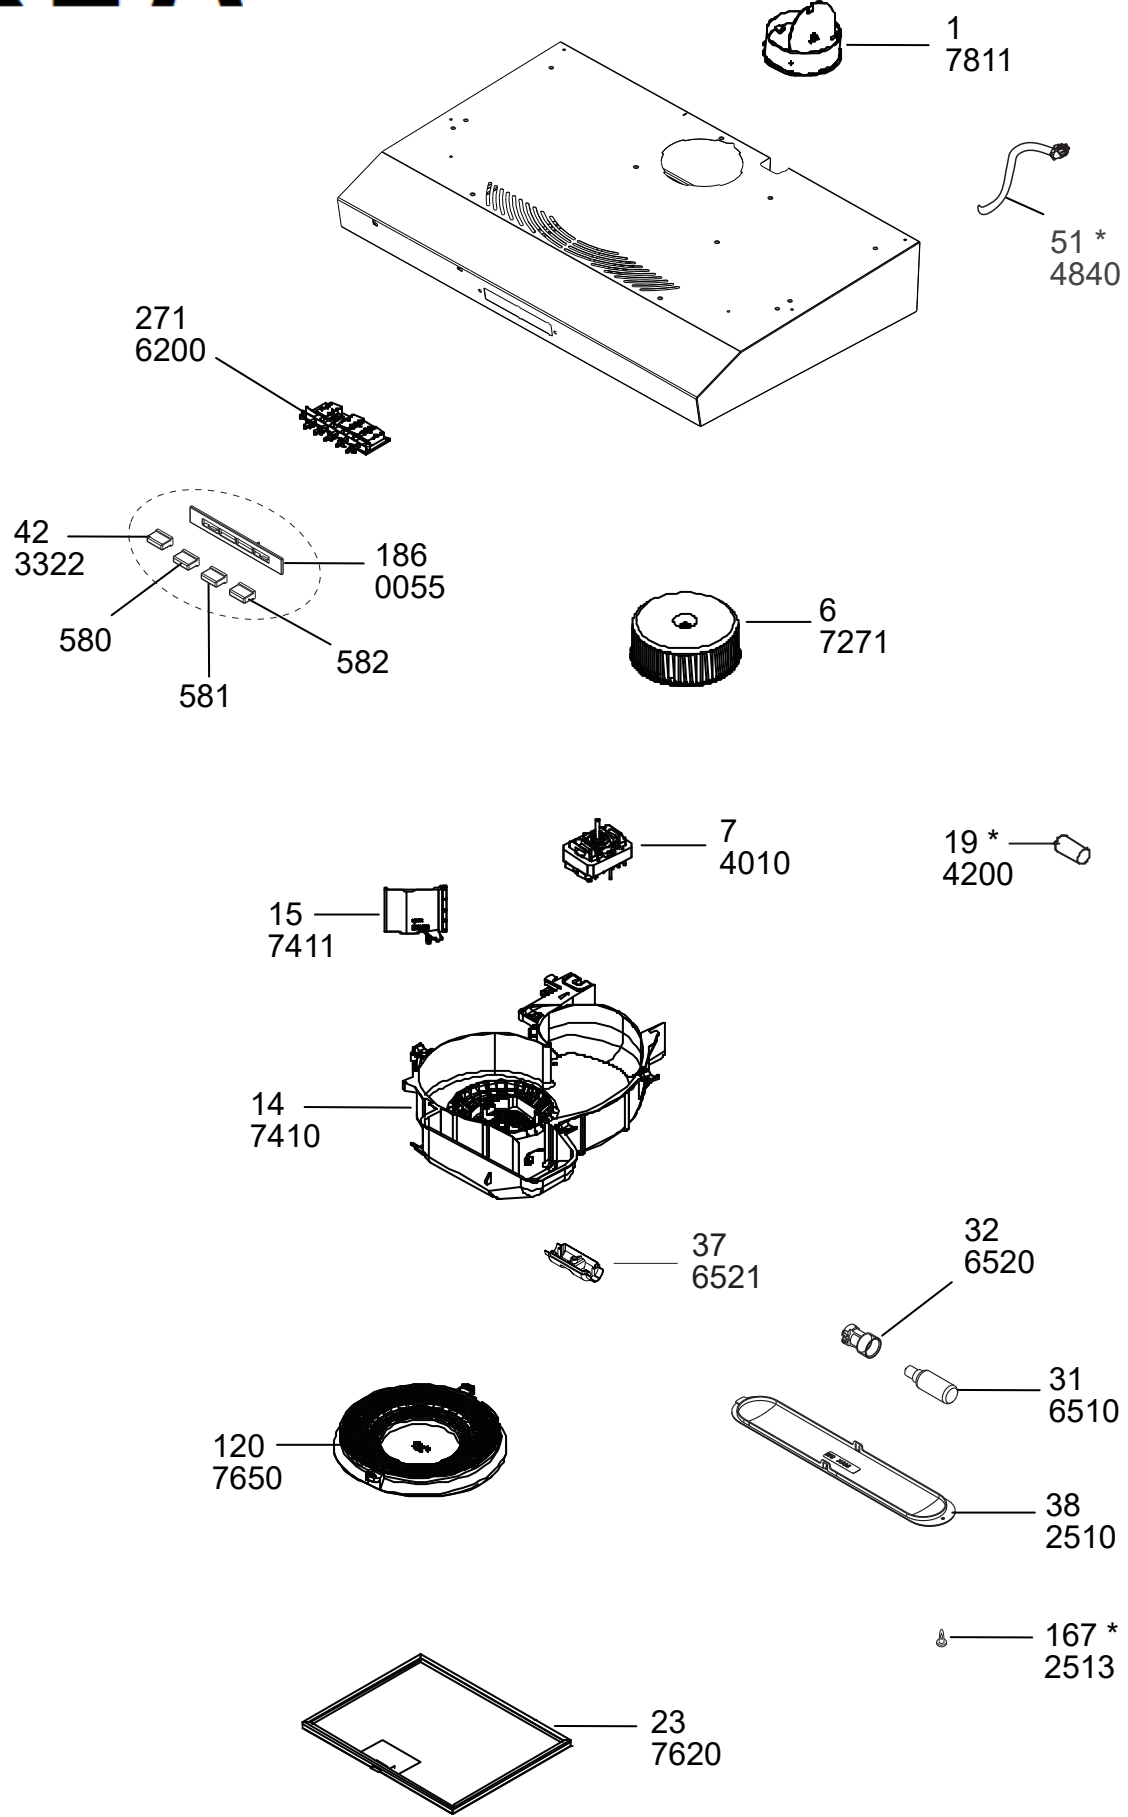

SPARE PARTS BILL OF MATERIAL

Reference date 01/03/2018

IKEA LAGAN

E-Number / 12NC	Commercial Description	Application	Electrical scheme No.	ECN
856730600810	LAGAN 20388967	Ricambi	SEL0049187	311169

ID	ID 2	Code	Description Descrizione	UM	Qty	Predecessor Code	Reference date
15	7411	DF03CA	CONVEYOR DEFLECTOR DEF.FILTR.KREA NG PP V2	EA	1,000		
23	7620	GF08KA	GREASE FILTER GFA 1+2+1 566X380	EA	1,000		
120	7650	CFC0145233	NYTTIG FIL 900 FC.LONG.LIFE 48 MULT.24X1PZ KREA NG	EA	1,000		
1	7811	FN02EA	FLANGE FLANGIA+VNRF.PP V2 D.125	EA	1,000		
519	9930	DOC0145887	DOCUMENTATION DOC.KREA IKEA WER	EA	1,000		
581		TS08B10AA	SPEED 2 KEY TASTO PU.MISSY S.2-VEL.BL IKEA	EA	1,000		
580		TS08B11AA	SPEED 1 KEY TASTO PU.MISSY S.ON BL IKEA	EA	1,000		
582		TS08B09AA	SPEED 3 KEY TASTO PU.MISSY S.3-VEL.BL IKEA	EA	1,000		

IKEA (DISASSEMBLY INFORMATION FOR DISMANTLING AND RECYCLING PURPOSE)

* optional accessories, supplied only with some models

S3032

see also bill of material