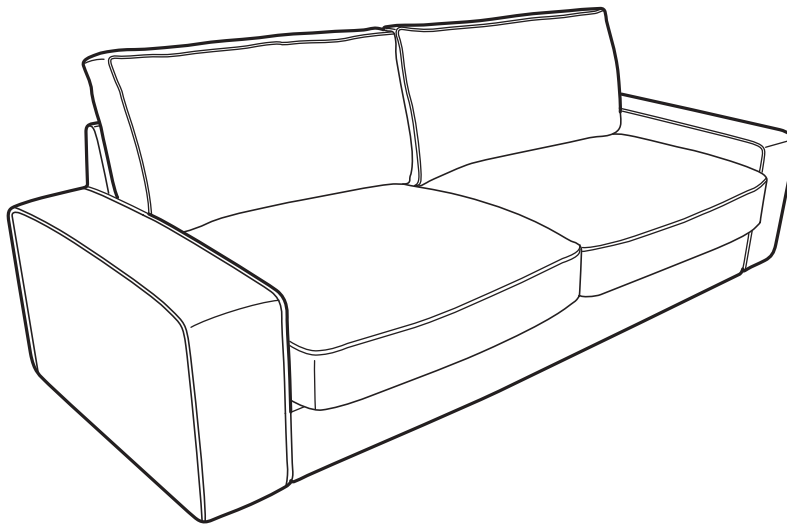

KIVIK

MODELS:

Footstool with storage
One-seat section
Chaise
Loveseat
Sofa
Sofa-bed
with storage

Removable cover

Choice of cover

Washable cover

Dry-clean

Read more in the
Warranty brochure.

Comfortable sofa at an attractive price

KIVIK seating series is made for people who want extra comfortable seating, without it costing more than necessary. Every detail, inside and out, is adapted to give you as much comfort as possible. You can also combine the different parts in the series in different ways to suit you and your home. This way, you always have room for relaxation.

Follows your body and gives support

The seat cushions in KIVIK seating series have a layer of memory foam that softly follows the contours of your body and gives comfortable support exactly where you need it. The wide armrests have a thick padding that's nice both to rest your neck against and to sit on. If you choose to add a chaise and footstool you will have a combination you can really stretch out on. Then you can count on maximum comfort.

COMBINATIONS

Little and comfortable. Do you want a sofa that doesn't take much room? Combine the one-seat section and the chaise from the KIVIK seating series and you get a little combination with big comfort. **NOTE:** One-seat sections can only be combined with another one-seat section or chaise.