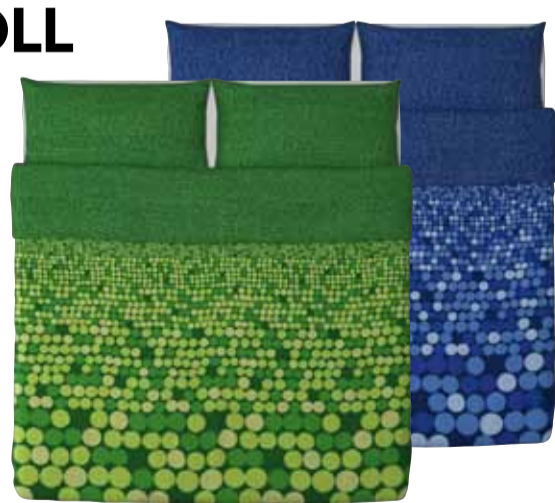

February 13-19

SMÖRBOLL

quilt cover
king
blue or green

501.799.86/101.799.88

~~$34⁹⁹~~

$19⁹⁹