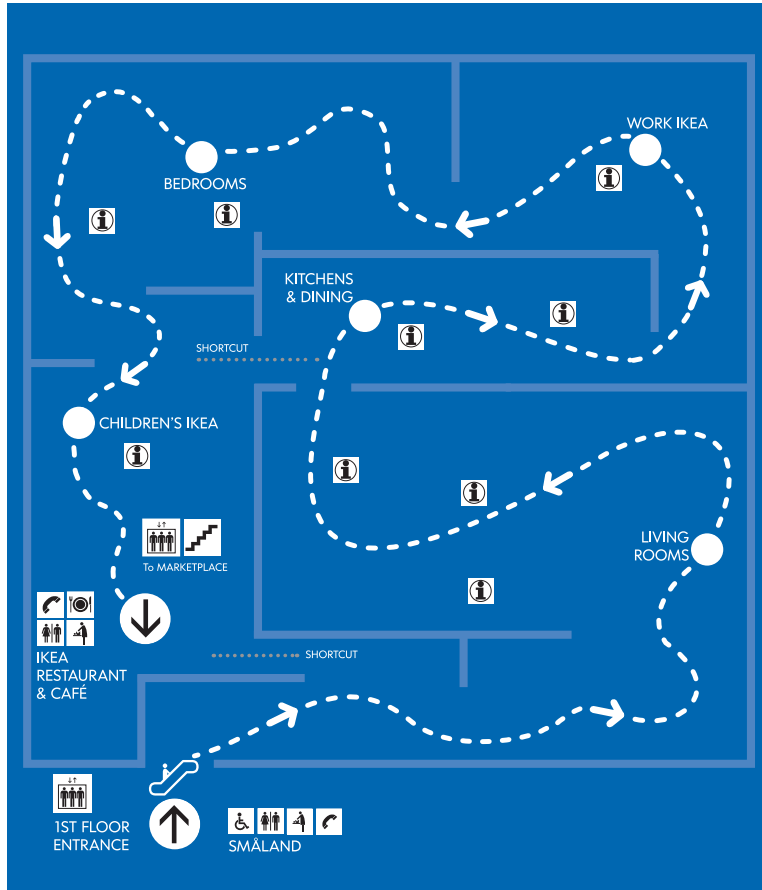

Find your way in the SHOWROOM SECOND FLOOR

LIVING ROOMS

Armchairs
Bookcases
Coffee tables
Foot stools
Futons
Media storage
Side tables
Sofas
Sofa beds
TV units

KITCHENS & DINING

AKURUM kitchen system
Appliances
Bar stools
Buffets/Sideboards
Dining chairs
Dining tables
Kitchen islands and trolleys
Solitaire kitchens

WORK IKEA

Computer tables
Desks
File cabinets
IKEA Business
Office chairs
Office storage

BEDROOMS

Beds
Bedside tables
Chest of drawers
Mattresses
Wardrobes

CHILDREN'S IKEA

Baby furniture
Children's furniture
Child safety
Toys

IKEA RESTAURANT & CAFÉ