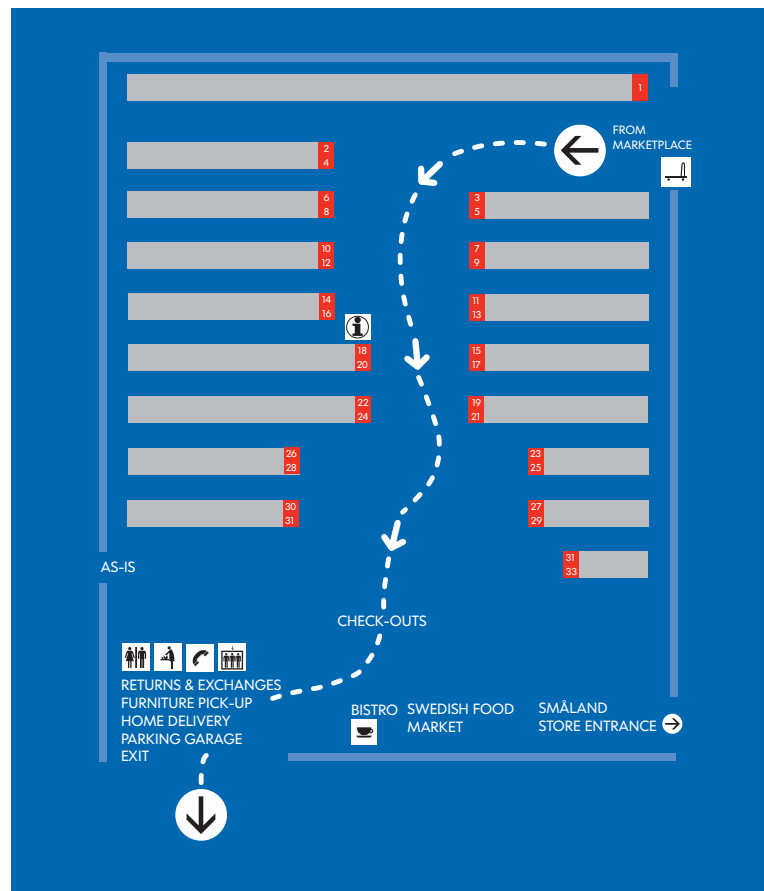

WORK IKEA

Computer tables
Desks
File cabinets
IKEA Business
Office chairs
Office storage

BEDROOMS

Beds
Bedside tables
Chest of drawers
Mattresses
Wardrobes

CHILDREN'S IKEA

Baby furniture
Children's furniture
Child safety
Toys

IKEA RESTAURANT & CAFÉ

Find your way in the MARKETPLACE GROUND FLOOR

Find your way in the SELF-SERVE FURNITURE AREA GROUND FLOOR

COOKING & EATING
Bakeware
China
Cookware - Pots & Pans
Cutlery and knives
Glassware
Tableware

**BISTRO
SWEDISH
FOOD MARKET**

**PARKING GARAGE
EXIT**

Store Hours:

Monday to Saturday 10am - 9pm
Sunday 10am - 7pm

IKEA Conshohocken
400 Alan Wood Rd.
Conshohocken, Pa. 19428
(610) 834-1520

www.IKEA.com

IKEA®