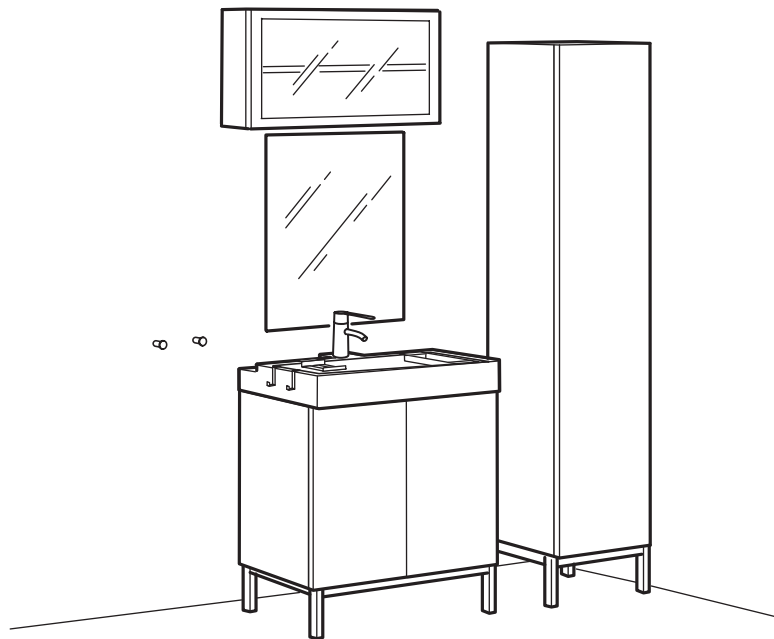

Cramped for space in the bathroom?

With LILLÅNGEN series you can make use of every square centimetre of your bathroom. It includes washbasins in three widths, cabinets with different functions and colours and open shelves that allow you to use every area. The washbasin also comes with matching accessories such as a soap dish, towel rack and tray. They can all be attached to the edge of the washbasin, which saves even more room. Complement with shelves and storage units from the ANORDNA series.