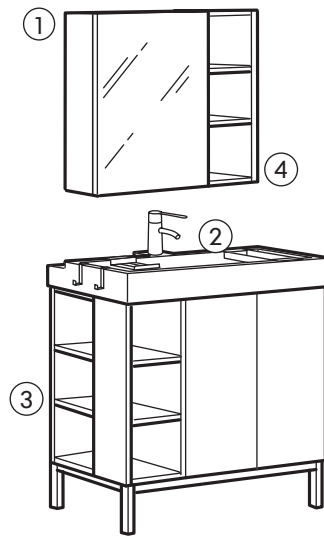

Cramped for space in the bathroom?

With LILLÅNGEN series you can make use of every square centimetre of your bathroom. It includes washbasins in three widths, cabinets with different functions and colours and open shelves that allow you to use every area. The washbasin also comes with matching accessories such as a soap dish, towel rack and tray. They can all be attached to the edge of the washbasin, which saves even more room. Complement with shelves and storage units from the ANORDNA series.

GOOD TO KNOW

1. LILLÅNGEN - a perfect match for the small bathroom. LILLÅNGEN is available in three different widths and can be combined to fit exactly your bathroom and your need for storage.

2. The LILLÅNGEN series offers three widths of washbasin: 40 cm, 60 cm and 80 cm. The washbasin has a smart edge in the back, where you can keep your most necessary items close at hand. The washbasin also comes with matching accessories such as a soap dish, towel rack and tray.