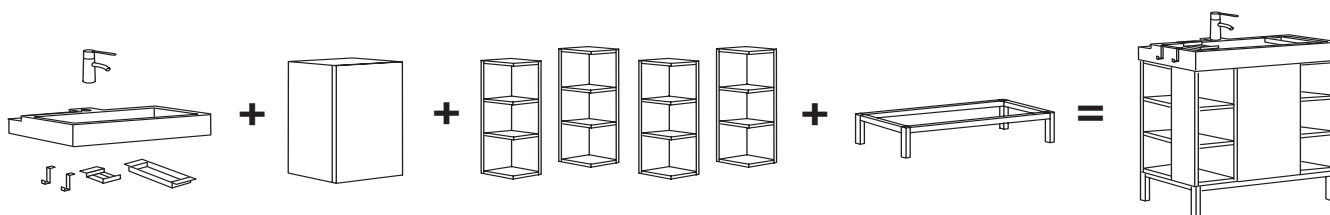

HOW TO BUILD

1. Horizontal space

When planning your bathroom, start by considering the horizontal space available for the washbasin, since this is the center of most activities in the bathroom. LILLÅNGEN series offers three widths of washbasin: 40 cm, 60 cm and 80 cm. Finally, once you've chosen the sink, you choose your tap based on what function and design you want.

2. Organise the space below the washbasin

When the horizontal space is set, it's time to decide what storage capacity is needed. You can mix-and-match the cabinets below the washbasin as a combination of a full cabinet to match the fitted sink or in combination with an open shelf for more accessible storage. The LILLÅNGEN series offers three widths of washstands 40, 60 and 80 cm. Choose legs that fits your solution.

3. Choose your solution above and around the washbasin

Above the washbasin you have the option of choosing a mirror cabinet on its own or in combination with one or several open end units. There are many combination possibilities and you choose based on the storage needs you have. The wall and high cabinets shelves are designed in size to fit the different sizes of sinks and washstand solutions. Perhaps you like to store towels and toilet rolls in your bathroom, then the high cabinet is a perfect solution for this.

4. Functions to complete your bathroom

With our functional bathroom organizers you can make use of the entire space in the bathroom - making the bathroom even bigger !

COMBINATIONS

Handles and knobs are ordered separately. Price include cabinet, door, hinges and leg frame according to the picture. Doors are included in the depth measurement.