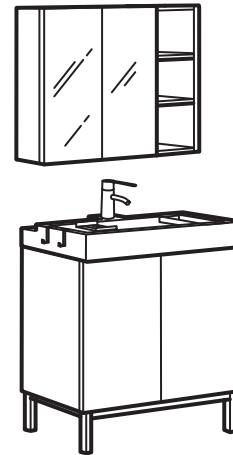

4. Functions to complete your bathroom

With our functional bathroom organizers you can make use of the entire space in the bathroom - making the bathroom even bigger !

COMBINATIONS

Handles and knobs are ordered separately. Price include cabinet, door, hinges and leg frame according to the picture. Doors are included in the depth measurement.

Perhaps a small bathroom – but a smart one! This small version of LILLÅNGEN fits into the most cramped bathroom. Combination in white/aluminium with washbasin, washbasin cabinet and leg frame 40x41x92 cm 498.585.71 **£118**
DALSKÄR tap. 801.441.65 **£59**
RÅÅN mirror 47x60 cm aluminium 946.393.84 **€£29.90**

Maximise the space! Use end shelves for perfect storage under the washbasin. Combination in white with washbasin, washbasin cabinet, end units and leg frame 60x41x92 cm 098.586.05 **£154**
KATTSKÄR mixer tap 001.441.69 **£49.90**
LILLÅNGEN mirror cabinet with 2 doors 60x21x64 cm white, 601.378.06 **£49**
LILLÅNGEN high cabinet with leg frame 40x38x194 cm 398.582.94 **£79**
MINDE mirror 120x40 cm 900.495.73 **£15**

COMBINATIONS

Handles and knobs are ordered separately. Price include cabinet, door, hinges and leg frame according to the picture. Doors are included in the depth measurement.

Close at hand! Use end shelves together with the mirror cabinet and get easy access to your favorite toiletries. Combination in white with washbasin, washbasin cabinet and leg frame 60x41x92 cm 898.586.73 **£132**
DALSKÄR tap. 801.441.65 **£59**
Mirror cabinet with 1 door incl. end shelves.
Total measurement: 60x21x64 cm 998.582.72 **£55**