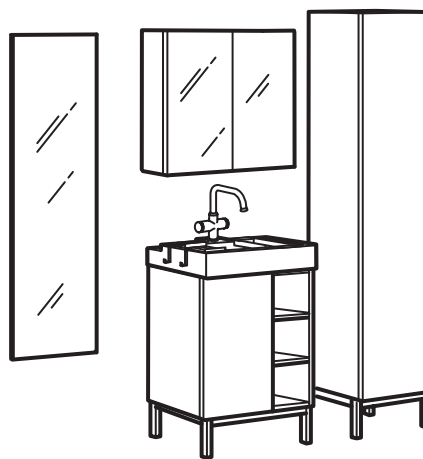

2. Organise the space below the washbasin

When the horizontal space is set, it's time to decide what storage capacity is needed. You can mix-and-match the cabinets below the washbasin as a combination of a full cabinet to match the fitted sink or in combination with an open shelf for more accessible storage. The LILLÅNGEN series offers three widths of washstands 40, 60 and 80 cm. Choose legs that fits your solution.

3. Choose your solution above and around the washbasin

Above the washbasin you have the option of choosing a mirror cabinet on its own or in combination with one or several open end units. There are many combination possibilities and you choose based on the storage needs you have. The wall and high cabinets shelves are designed in size to fit the different sizes of sinks and washstand solutions. Perhaps you like to store towels and toilet rolls in your bathroom, then the high cabinet is a perfect solution for this.

4. Functions to complete your bathroom

With our functional bathroom organizers you can make use of the entire space in the bathroom - making the bathroom even bigger !

COMBINATIONS

Handles and knobs are ordered separately. Price include cabinet, door, hinges and leg frame according to the picture. Doors are included in the depth measurement.

Perhaps a small bathroom – but a smart one! This small version of LILLÅNGEN fits into the most cramped bathroom. Combination in white/aluminium with washbasin, washbasin cabinet and leg frame 40x41x92 cm 498.585.71 **£118**
DALSKÄR tap. 801.441.65 **£59**
RÅÅN mirror 47x60 cm aluminium 946.393.84 **€£29.90**