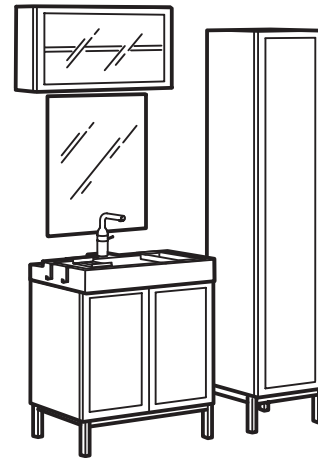

Optimise your storage! With cabinets under, above and around the sink, you will get organised in no time! Combination in white/aluminium with washbasin, washbasin cabinet and leg frame 80x41x92 cm 298.587.13 **£164**
LÅNGSKÄR mixer tap 701.441.75 **£99**
High cabinet with leg frame 40x38x194 cm white/aluminium 598.582.93 **£89**
Wall cabinet 80x21x40 cm, white/aluminium, 801.378.29 **£55**
Kolja mirror 60x60 cm 948.899.00 **£9.99**