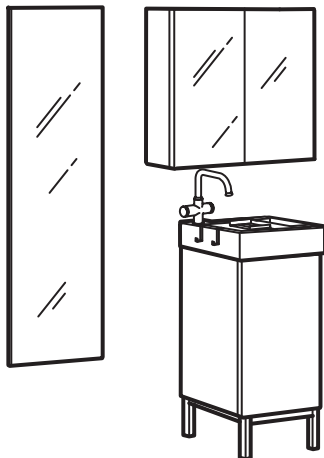

COMBINATIONS

Handles and knobs are ordered separately. Price include cabinet, door, hinges and leg frame according to the picture. Doors are included in the depth measurement.

Close at hand! Use end shelves together with the mirror cabinet and get easy access to your favorite toiletries. Combination in white with washbasin, washbasin cabinet and leg frame 60x41x92 cm 898.586.73 **£132**
DALSKÄR tap. 801.441.65 **£59**
Mirror cabinet with 1 door incl. end shelves.
Total measurement: 60x21x64 cm 998.582.72 **£55**

Big in a small way. With an edge in the shape of a practical shelf, the 80 cm wide washbasin can hold a lot. Combination in white with washbasin, washbasin cabinet and leg frame 80x41x92 cm 798.587.01 **£154**
DALSKÄR tap. 801.441.65 **£59**
Mirror cabinet with end shelves 80x21x64 cm white, 598.585.23 **£65**