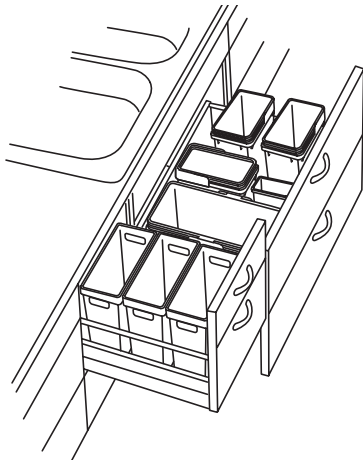

# HOW TO BUILD

Choose a base cabinet from the FAKTUM kitchen system and combine it with RATIONELL waste sorting bins. You decide which cabinet and how many different bins you want to use. Start for example with 14-litre bins for food scraps and combustible materials and complement them with lids.

Add a 32-litre bin, suitable for newspapers and cardboard, and conclude with 3-litre bins for sorting batteries and light bulbs. Or choose your own combination.

# COMBINATIONS

**A good foundation.** Combine a 60 cm sink cabinet with a 40 cm base cabinet from the FAKTUM kitchen system. Then place the various waste sorting bins in the RATIONELL series into the cabinets. What you've created is a practical foundation to make organising and recycling your household waste simple and easy. There's room in the combination to sort newspapers, cardboard, batteries, light bulbs, food scraps, combustible materials and metal.

# COMBINATIONS

**Extra space.** Do you have a lot of household waste to sort? Then, combine an 80 cm sink cabinet with a 40 cm base cabinet from the FAKTUM kitchen system – and place the various waste sorting bins from the RATIONELL series into the cabinets. This way, you can be sure you will have room for all types of waste. There's room in the combination to sort newspapers, cardboard, batteries, light bulbs, food scraps, combustible materials and metal.