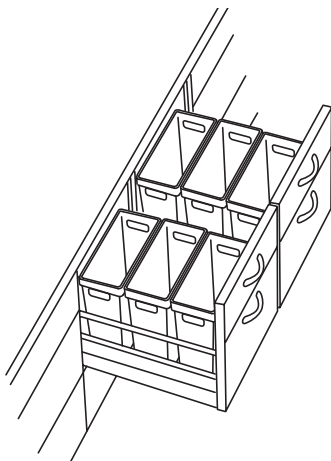

You choose where. If you don't want your waste sorting near your sink, you can use one or more ordinary 40 cm kitchen cabinets from the FAKTUM kitchen series. Place the waste sorting bins from the RATIONELL series into the cabinets – and you're free to use any area of your kitchen for waste sorting. Each cabinet fits three 12-litre bins that you can use to sort food scraps, combustible materials and metal.

This combination £17.98

Waste sorting bin 3 pack 12 l, polypropylene plastic	001.571.11	2 psc