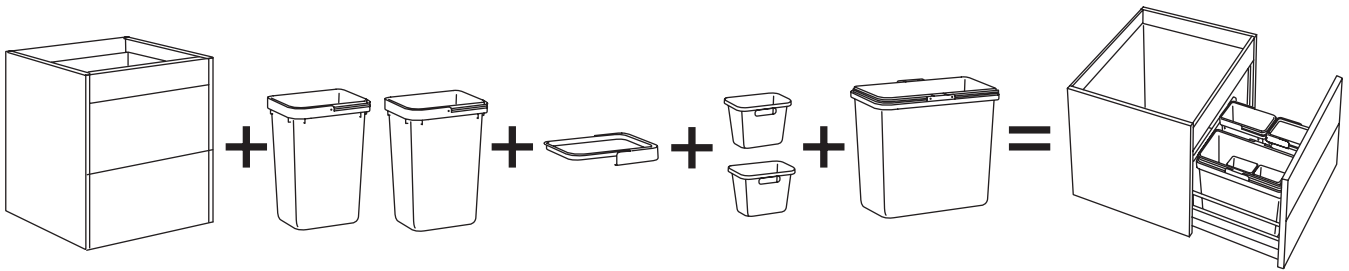

HOW TO BUILD

Choose a base cabinet from the FAKTUM kitchen system and combine it with RATIONELL waste sorting bins. You decide which cabinet and how many different bins you want to use. Start for example with 14-litre bins for food scraps and combustible materials and complement them with lids.

Add a 32-litre bin, suitable for newspapers and cardboard, and conclude with 3-litre bins for sorting batteries and light bulbs. Or choose your own combination.