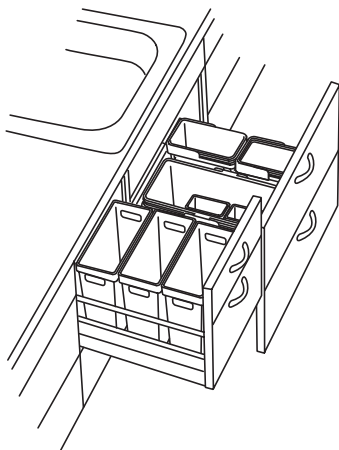

# HOW TO BUILD

Choose a base cabinet from the FAKTUM kitchen system and combine it with RATIONELL waste sorting bins. You decide which cabinet and how many different bins you want to use. Start for example with 14-litre bins for food scraps and combustible materials and complement them with lids.

Add a 32-litre bin, suitable for newspapers and cardboard, and conclude with 3-litre bins for sorting batteries and light bulbs. Or choose your own combination.

# COMBINATIONS

**A good foundation.** Combine a 60 cm sink cabinet with a 40 cm base cabinet from the FAKTUM kitchen system. Then place the various waste sorting bins in the RATIONELL series into the cabinets. What you've created is a practical foundation to make organising and recycling your household waste simple and easy. There's room in the combination to sort newspapers, cardboard, batteries, light bulbs, food scraps, combustible materials and metal.