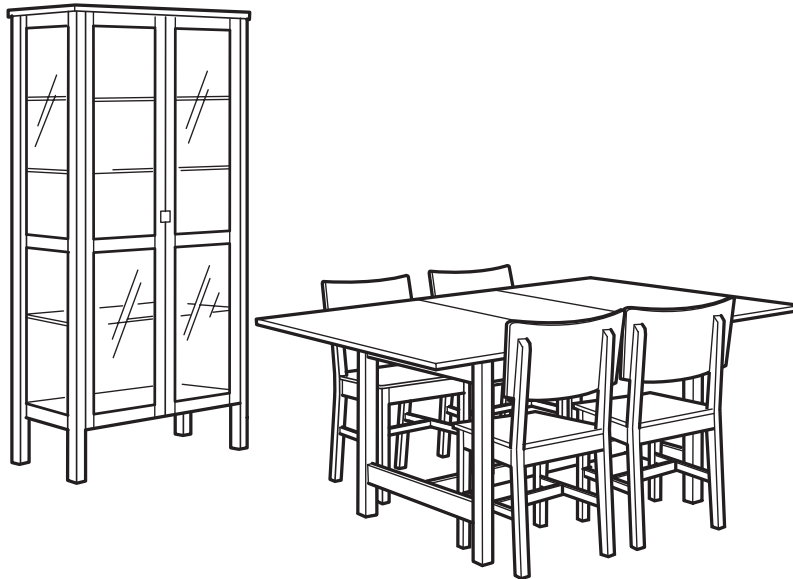

SAFETY

We recommend you fix the furniture to the wall with the enclosed safety bracket to prevent it from tipping over if a child climbs or hangs on it. Different wall materials require different types of fixing devices. Use fixing devices suitable for the walls in your home (not included).

Dining table with plenty of room

Eat, bake, work and play games - everyday activities all need a place. The NORDEN series consists of four sturdy dining tables with room for two to ten people. Three of the tables are also extendable, so you can quickly make more room when family and friends come to visit. The extension leaves are included and can be stored under the table top, when you don't need them. All tables are available in solid wood - a hardwearing, natural material that gets more beautiful with age.

Design and Quality
IKEA of Sweden

ALL PARTS AND PRICES

NORDEN dining table. 74x74x75 cm. Seats 2.

Birch	100.591.65	£39
White	501.168.90	£49

NORDEN gateleg table. 26/89/152x80x74 cm.

Table with drop-leaves seats 2-4; makes it possible to adjust the table size according to need. 6 convenient drawers under the table top for storing cutlery, table napkins, candles, etc.

Birch	201.047.18	£149
White	101.168.87	£169

NORDEN dining table. 150/205x90x74 cm.

Extendable dining table with 1 extra leaf seats 4-6; makes it possible to adjust the table size according to need. The extra leaf can be stored within easy reach under the table top.