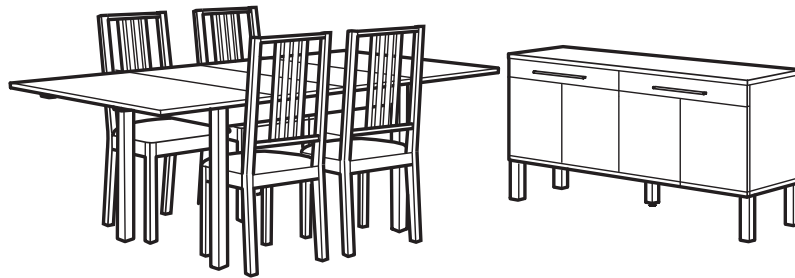

BJURSTA

DESIGN

Tord Birchlund

CARE INSTRUCTION

Wipe clean with a cloth dampened in a mild cleaner.

Wipe dry with a clean cloth.

SAFETY

We recommend you to fix the furniture to the wall with the enclosed safety bracket to prevent it from tipping over if a child climbs or hangs on it.

Different wall materials require different types of fixing devices.

Use fixing devices suitable for the walls in your home (not included).

Everyday tables for everyday needs

Dining tables should really be called everyday tables, since that's where we usually gather to eat, do our homework, bake and play games. In the BJURSTA series you can choose between five dining tables in different shapes and sizes - with room for one person to ten. All the dining tables are extendable, so they take less space on ordinary days but can quickly be made bigger when your friends and relatives come to visit and the lacquered surface is easy to wipe clean. An everyday table has to be both practical and flexible, of course.

Complete your dining area

With storage near the dining table you can quickly set the table. Maybe the tall glass-door cabinet or sideboard in the BJURSTA would be just the thing? Both are colour-coordinated with the dining tables in the same series and have plenty of room on the adjustable shelves and in the smooth-running drawers. The simple design makes the pieces easy to place and with your choice of chair, you can get exactly the style you want.

ALL PARTS AND PRICES

BJURSTA dining table. 50/70/90x90x74 cm.
Dining table with 2 pull-out leaves seats 1-2; makes it possible to adjust the table size according to need. Pull-out extra leaves serve as practical utility surfaces and can be stored under the table top when not in use.