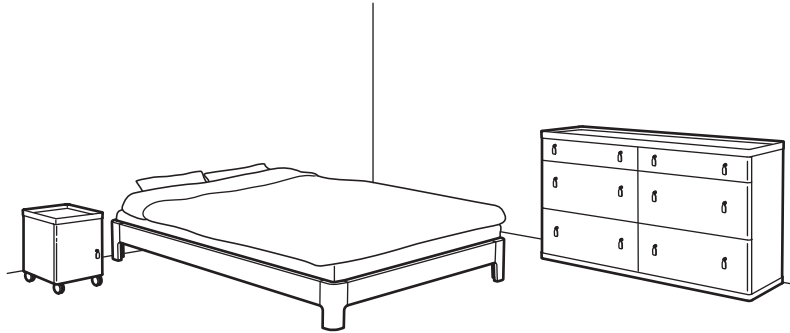

VINSTRA

DESIGN

Magnus Elebäck

CARE

Wipe clean with a well-wrung cloth and a mild soapy solution. Then dry with a clean, dry cloth. Clean the mirror with window polish.

SAFETY

Some of this furniture must be fixed to the wall with the enclosed wall fastener. Different wall materials require different types of fixing devices. Use fixing devices suitable for the walls in your home (not included).

We've put some shine in the bedroom! The name of the star is VINSTRA and it is a high gloss revelation. With its elegant forms, it offers luxurious storage solutions to start your day at the top. Jewellery and makeup get the same attention as you do in the dressing table with mirror. Underwear and clothes receive the utmost care in the chests of drawers. Together, all parts in the VINSTRA series form the perfect dream - now available in reality!

Matching wardrobes are available in the PAX series.

Design and Quality
IKEA of Sweden

All the products (shown here) may not be available at the store. Please contact the staff or look at www.ikea.co.uk for more information. For more detailed product information, see the pricetag and the Internet. All units require assembly.