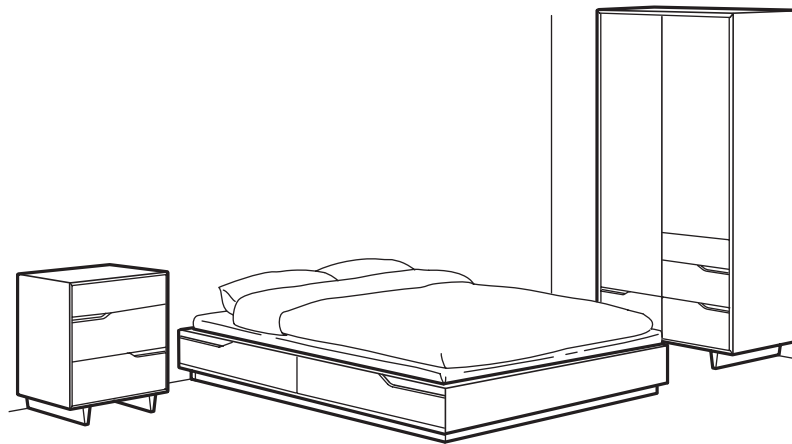

MANDAL

DESIGN:

Nike Karlsson
Francis Cayouette

CARE:

Wipe clean with a well-wrung cloth and a mild soapy solution. Then dry with a clean, dry cloth. Clean the mirror with window polish.

SAFETY:

Some of the furniture must be fixed to the wall with the enclosed wall fastener. Different wall materials require different types of fixing devices. Use fixing devices suitable for the walls in your home (not included).

The friendly furniture

MANDAL is made of solid wood, a natural material that is both hard-wearing and eco-friendly. The furnishings have been specially designed for today's busy lifestyles and combine smart storage solutions with versatility and flexibility. MANDAL combines the simplicity of black with warm shades of wood, while the cut-out handle grips and straight lines add a stylish modern look.

Design and Quality
IKEA of Sweden

All the products (shown here) may not be available at the store. Please contact the staff or look at www.ikea.co.uk for more information. For more detailed product information, see the pricetag and the Internet. All units require assembly.