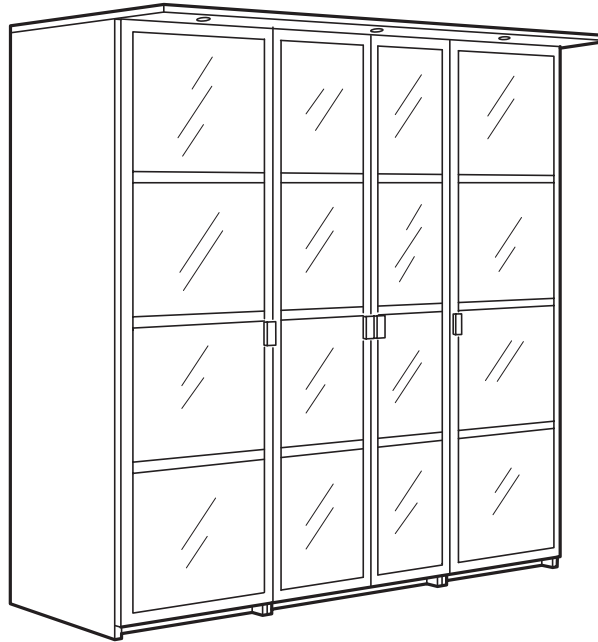

HOPEN

SAFETY:

This furniture must be fixed to the wall with the enclosed wall fastener. Different wall materials require different types of fixing devices. Use fixing devices suitable for the walls in your home, sold separately.

Assembly: Min. ceiling height required: 237 cm. Two persons are needed for the assembly of this furniture.

HOPEN wardrobe system solves all your wardrobe needs. Choose the width and material that suits you best. With a corner wardrobe you can maximise use of the space in your home. If you add practical lighting, you also make it easier to find the right clothes.

Do you want a beautiful interior? HOPEN wardrobe not only helps you to keep all your clothes and shoes organised, the system includes an inbuilt chest of drawers that makes the inside as beautiful as the outside. Let KOMPLEMENT interior fittings in sizes 60 and 80 cm take care of the rest.