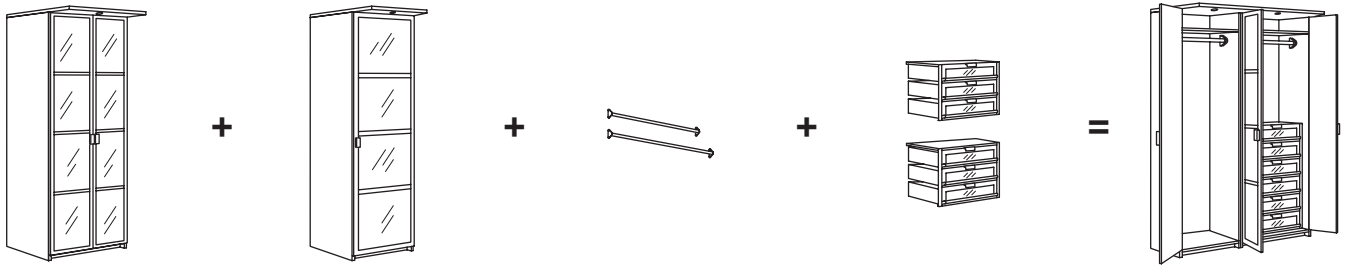

HOW TO BUILD

1. First think about what and how much you need to store – for example, clothes, shoes, bed-linen etc.
2. Then combine the different frames, doors, drawer units and shelves that you need to take for all your storage requirements. You can choose a sleek, flush surface or decorate the doors with the trim strips included.

3. Choose the interior fittings you need – wire baskets and clothes rails etc. – from the KOMPLEMENT range.
4. Select suitable lighting. Good lighting adds an extra sparkle to your wardrobe at the same time as it makes it easier to find exactly what you're looking for.

ALL PARTS AND PRICES

(Width x depth x height) Minimum ceiling height required for wardrobes: 237 cm.

Wardrobe 80x60x236 cm, with door, 1 shelf included.

Medium-brown with		
Frosted glass	898.114.21	£150
Mirror	198.422.42	£150

Wardrobe 60x60x236 cm, with door, 1 shelf included.

Medium-brown with		
Frosted glass	298.114.24	£120

Corner wardrobe 118/118x60x236 cm, with door, 2 shelves and 1 clothes rail included.

Medium-brown with		
Frosted glass	598.114.27	£210
Mirror	798.422.44	£210

Shelf 60 cm, 2-p.

Medium-brown	400.644.86	£8

Shelf 80 cm, 2-p.

Medium-brown	600.644.85	£10

Interior chest of drawers, 60x48x71 cm.

Medium-brown/ frosted glass	300.886.71	£55

Interior chest of drawers, 80x48x71 cm.

Medium-brown/ frosted glass	200.646.99	£75

KOMPLEMENT clothes rail, grey.

60 cm	100.148.98	£3
80 cm	900.148.99	£4

KOMPLEMENT wire basket, grey.

60x58 cm	701.067.91	£5
80x58 cm	501.067.92	£7

KOMPLEMENT storage containers, set of 6.

White	900.505.90	£6.99
Black	901.225.87	£6.99

KOMPLEMENT basket, white 3-p.

30x34 cm	501.079.75	£25

KOMPLEMENT shoe box 23x35 4-p

White	101.181.55	£7.99

KOMPLEMENT multi-use hanger, white.

43x85 cm	701.089.12	£2.99

KOMPLEMENT storage, with compartments
textile/white.

46x56 cm	801.079.74	£12

HOPEN spotlight black

Black	701.193.69	£9.99