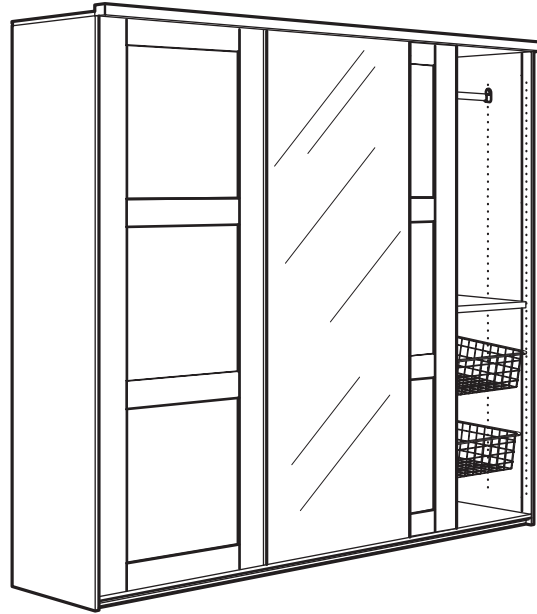

ELGÅ

CARE AND CLEANING

Wipe clean with a well-wrung cloth and a mild soapy solution. Then dry with a clean, dry cloth. Clean the mirror with window polish.

SAFETY

Must be fixed to the wall. Different wall materials require different types of fixing devices. Use fixing devices suitable for the walls in your home, sold separately.

GOOD TO KNOW

Min. ceiling height required: 220 cm. Two persons are needed for the assembly of this furniture.

It couldn't be easier

Want something nice for both your clothes and your wallet? Then, take a look at the flexible ELGÅ wardrobe system. Frames in two widths and colours, sliding doors with or without mirrors – and always with a clothes rail. You can complement with shelves and wire baskets according to your needs.