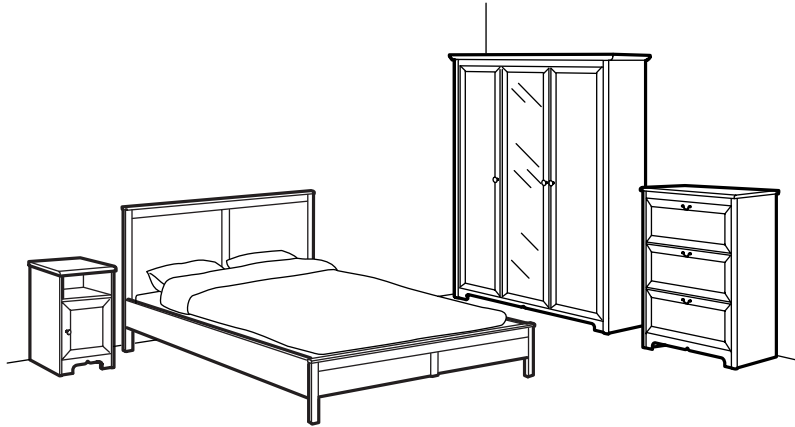

ASPELUND

CARE INSTRUCTIONS

Wipe clean with a well-wrung cloth and a mild soapy solution. Then dry with a clean, dry cloth. Clean the mirror with window polish.

SAFETY

Some of this furniture must be fixed to the wall with the enclosed wall fastener. Different wall materials require different types of fixing devices. Use fixing devices suitable for the walls in your home (not included).

ASPELUND is an eight-piece series that focuses on simple storage and classic shapes. The white finish lends calm to your bedroom, so you and your family will be able to feel harmony in the most important room in your home. A good choice if you want to create a peaceful room and still have money left over for other.

Design and Quality
IKEA of Sweden

All the products (shown here) may not be available at the store. Please contact the staff or look at www.ikea.co.uk for more information. For more detailed product information, see the pricetag and the Internet. All units require assembly.