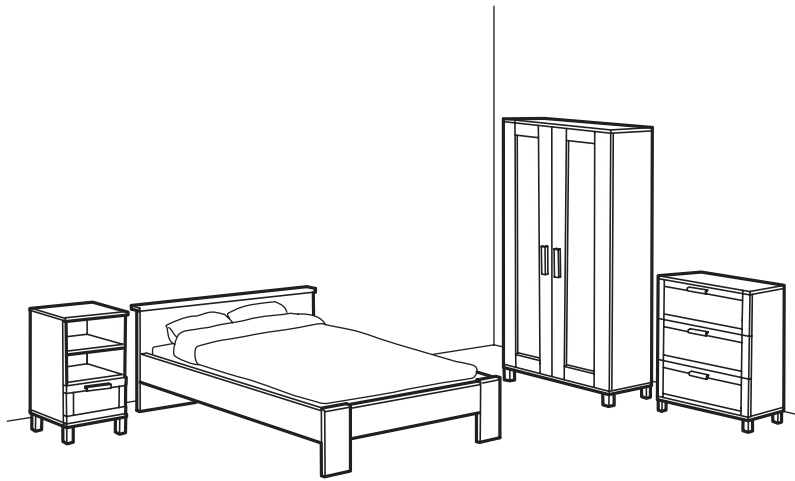

ANEBODA

DESIGN:

Tord Björklund.

MATERIAL:

Particle board, foil, panel in polypropylene plastic.

CARE INSTRUCTIONS:

Wipe clean with cloth dampened in a mild cleaner. Wipe dry with a clean cloth.

SAFETY:

Always secure shelving and wardrobes to the wall. Note: Screws/ fittings for anchoring furniture to the wall are not included. Make sure you choose the right screws/ fittings for your wall. If you are uncertain, ask a specialist for advice.

ANEBODA bedroom range has white, transparent plastic in doors and drawers. This plastic accentuates the light and airy contemporary design – and keeps the price down. You can choose between different pieces and combine them as you like.

Night table, chests and wardrobe in ANEBODA bedroom series come in different widths and heights. Choose the one that suits you best.

If you need more storage, you can complement with the wide bed storage box on castors. Perfect for bedspread, extra bed linen or toys.

Do you want to add on to and expand ANEBODA bedroom range? You can combine ELGÅ ANEBODA wardrobe doors with a frame in the ELGÅ range. That gives you even more storage possibilities.

Design and Quality
IKEA of Sweden