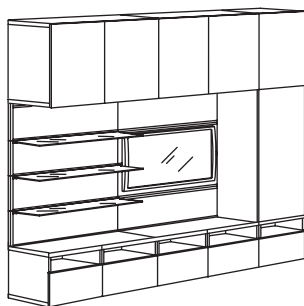

This combination 498.430.37: £392

BESTÅ HOLMBO door 60x38 cm	501.166.54	2 pcs
BESTÅ HOLMBO door 60x64 cm	201.166.55	2 pcs
BESTÅ HOLMBO drawer front 60x26 cm	001.166.56	4 pcs
INREDA drawer without front 60x40 cm	901.057.19	4 pcs
BESTÅ shelf unit 120x40x192 cm	801.021.32	1 pc
BESTÅ shelf unit 60x40x192 cm	401.021.29	1 pc

If you don't need much storage but have a big TV, a simple combination of four FRAMSTÅ panels and a BESTÅ bench could be the solution for you. With FRAMSTÅ wall bracket for 32-50" flat screen TV, you can easily hang your TV on the panel.

A BESTÅ/FRAMSTÅ combination with both open and closed storage gives you plenty of room to store all your things and lets you display what you're proud of. The shelves in BESTÅ units are adjustable, so you can easily change spacing to suit your needs. FRAMSTÅ wall bracket for flat screen TV makes it possible to tilt the TV upwards, which makes it easier for you to plug in cords, etc.