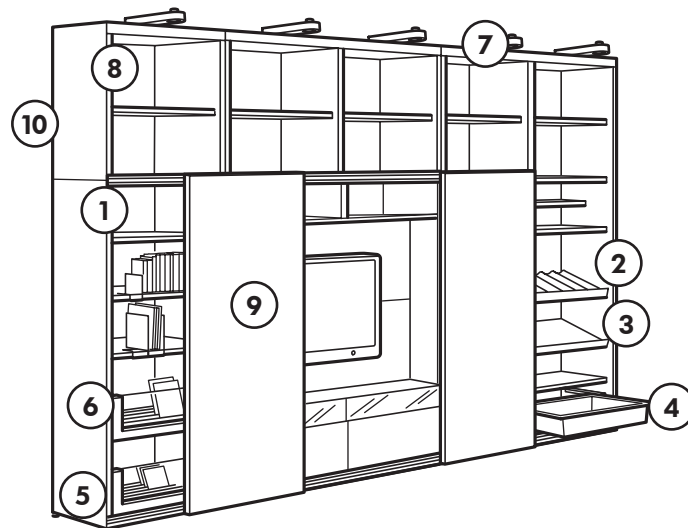

GOOD TO KNOW

1. We all have different needs and interests. That's what the INREDA series is all about. It consists of interior fittings that are customised for the BESTÅ storage system and help you organise the storage solution in your living room, exactly as you want it. There are CD and DVD racks, bookends with labels, a magazine shelf with a raised front edge and much more. Only you can decide what parts best suit you and your things.

2. The high retaining edge on the wine rack allows you to place the bottles with the cork downwards to prevent it from drying.

3. The bent front edge keeps newspapers and magazines in place on the magazine shelf.

4. INREDA tray is easy to take out for full overview of the content and can also be used as a serving tray.

5. INREDA CD rack makes maximum use of drawer space; holds 95 CDs.

6. INREDA DVD rack can be used to store 36 DVDs horizontally or 54 DVDs vertically.

7. INREDA cabinet lighting provides a focused light, which is good for lighting up smaller areas.

8. Adding a shelf unit/height extension unit makes maximal use of the wall space.

9. Sliding doors allow you to have both open and closed storage; hide or display your things according to your needs.

10. Not all walls are the same. BESTÅ suspension rail has been designed to work as reinforcement when you want to fix your storage combination to the wall. And if you have chosen a big combination you can just connect two or more rails together.