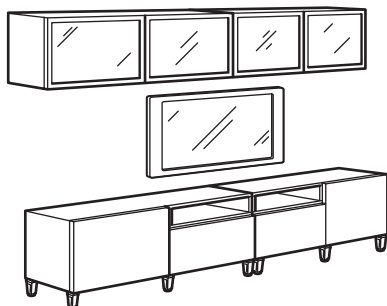

The BESTÅ storage system always comes with adjustable feet for the frames, but you can also choose to complement it with legs or castors from the same system. With legs on the frames, you can easily reach underneath when you clean and with castors, your storage system will be easy to move.

Overall size: 240x40 cm

This combination 098.512.27: £281.50

BESTÅ VARA door 60x38 cm	801.034.77	2 pcs
BESTÅ VARA drawer front 60x26 cm	701.034.67	2 pcs
INREDA drawer without front 60x40 cm	901.057.19	2 pcs
BESTÅ VEGBY glass door 60x38 cm	001.035.26	4 pcs
BESTÅ leg, adjustable	801.341.90	5 pcs
BESTÅ shelf unit/height extension unit 120x40x38 cm	801.021.51	4 pcs