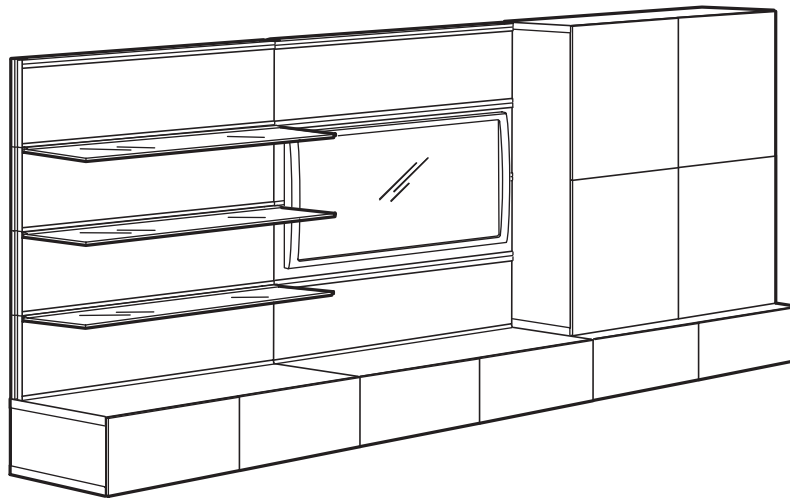

SAFETY

This furniture must be fixed to the wall with the enclosed wall fastener.

Different wall materials require different types of fixing devices. Use fixing devices suitable for the walls in your home (not included).

Measure the depth and width of your TV-set. The measurements should be less than those of the TV furniture.

Combine for the perfect solution

Is your living room large, small, narrow or square? Do you have lots of DVDs and CDs to store or just a few special things you really like and want to show, perhaps behind a glass door? And how do you want your TV – standing on a bench or hanging on the wall? Regardless of what your home is like and what your preferences are, you can create the perfect solution by combining BESTÅ storage system, FRAMSTÅ panel system and INREDA interior fittings.