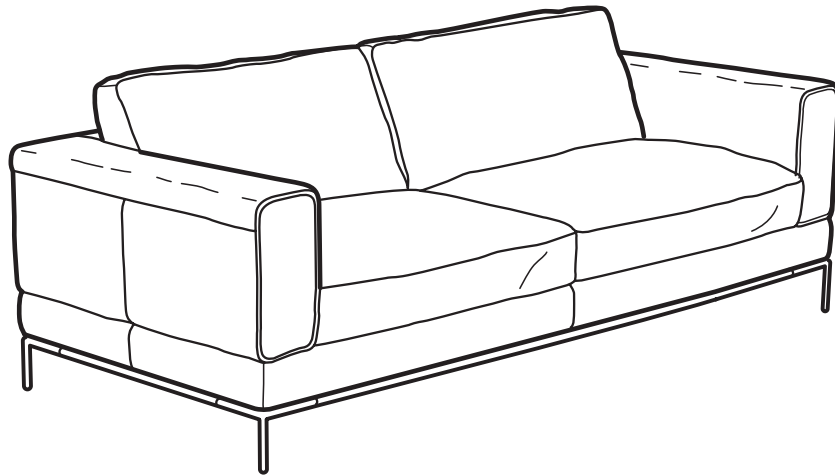

ARILD

MODELS

Armchair
Chaise lounge left
Chaise lounge right
2-seat sofa
3-seat sofa
Footstool

Choice of cover

Genuine leather

0:-

Available to order

Read more in the guarantee brochure.

ARILD seating series is distinguished by timeless, elegant design and many details that give it character. The series has carefully crafted seams, a handsome metal frame and zippers that keep the back cushions in place. The hard-wearing leather is available in many colours. To keep it soft and supple, treat it with leather cleaner. You can use one piece in the series or combine several to make a set with sofas and armchairs. If you want a place to rest tired feet, there's even a matching footstool. The entire family can relax and enjoy – for a long time!