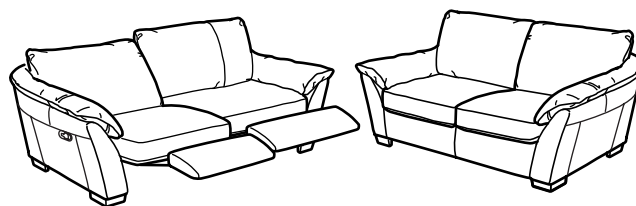

Many comfortable seats. Combine, for instance, an ordinary two-seater sofa with a three-seater sofa with separate recliner mechanisms. This way, you can sit in the position you find most comfortable – even when sharing the sofa with someone else. **This combination £1598**

ALL PARTS AND PRICES

	Footstool/end unit	Footstool with storage.	Armchair	Swivel/rocking/reclining/armchair	2-seat sofa
Width x Depth x Height in cm	87x64x44	76x76x44	102x96x92	102x94x92	172x96x92
Complete with leather cover MJUK	£199	£229	£429	£549	£599
	3-seat sofa	3-seat sofa with two built-in recliners	3-seat sofa-bed	Corner sofa, 1 armrest, left	Corner sofa, 1 armrest, right
Width x Depth x Height in cm	207x96x92	198x96x92	208x98x92 Bed size 140x200	296x150x92	296x150x92
Complete with leather cover MJUK	£699	£999	£949	£1099	£1099

• MJUK, soft, hardwearing and easy care leather; practical for families with children. Treat with ABSORB leathercare set.