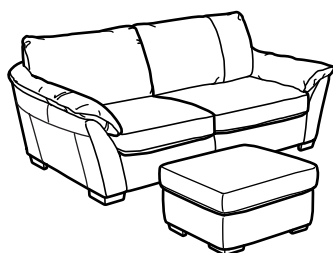

COMBINATIONS

Room for bed linen in the stool. Complement ÄLVROS sofa-bed with the footstool in the same series. The stool is comfortable to relax your feet on – and also has a practical compartment under the seat where you can store bed linen. **This combination £1178**