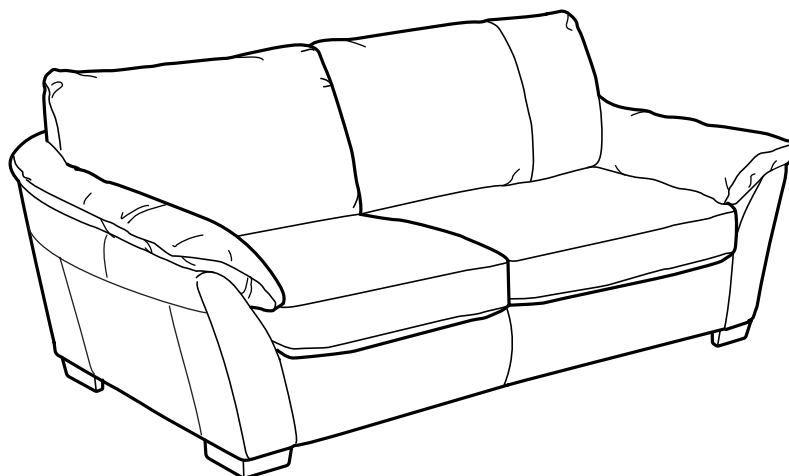

## MODELS:

Footstool/end unit  
Footstool with storage  
Armchair  
Swivel/rocking/reclining/armchair  
2-seat sofa  
3-seat sofa  
3-seat sofa-bed  
3-seat sofa with two built-in  
recliners  
Corner sofa armrest left  
Corner sofa armrest right

## Comfortable seating for the whole family

ÄLVROS is a soft and comfortable seating series for the whole family. You can choose between many different pieces and combine them as you like. How about, for example, a practical sofa bed or an armchair that swivels, rocks and folds? The soft, hardwearing and easy care leather – available in four colours – also makes ÄLVROS perfect for families with children.

## Sink down and relax

If you're longing to sink down into a soft, plumb sofa, then ÄLVROS seating series is the right place to look. The high backrest offers comfortable support for your back and neck, and the angled armrests give you extra room. If you want even more comfort, choose the footstool or armchair with swivel, rock and recline functions. The sofa with two built-in recliners allows you to choose the position that suits you best – even when you're sharing the sofa with someone else.

And as a bed, ÄLVROS also has an adjustable neck support, which you regulate by moving the head end up or down. Your overnight guests will find that comfy for reading or watching TV.