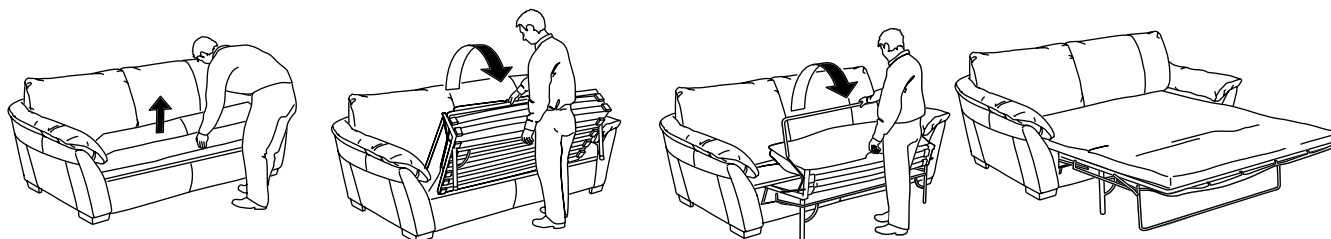

## MODELS:

Footstool/end unit  
Footstool with storage  
Armchair  
Swivel/rocking/reclining/armchair  
2-seat sofa  
3-seat sofa  
3-seat sofa-bed  
3-seat sofa with two built-in  
recliners  
Corner sofa armrest left  
Corner sofa armrest right

## Sink down and relax

If you're longing to sink down into a soft, plumb sofa, then ÄLVROS seating series is the right place to look. The high backrest offers comfortable support for your back and neck, and the angled armrests give you extra room. If you want even more comfort, choose the footstool or armchair with swivel, rock and recline functions. The sofa with two built-in recliners allows you to choose the position that suits you best – even when you're sharing the sofa with someone else.

# HOW TO CONVERT

ÄLVROS sofa-bed is easy to convert into a bed. For bedtime, remove the seat cushions, lift up and pull out the seat, rest the middle legs on the floor and fold out the foot end of the bed. Now it's an extra bed, 140x200 cm, with room for two people.

And as a bed, ÄLVROS also has an adjustable neck support, which you regulate by moving the head end up or down. Your overnight guests will find that comfy for reading or watching TV.