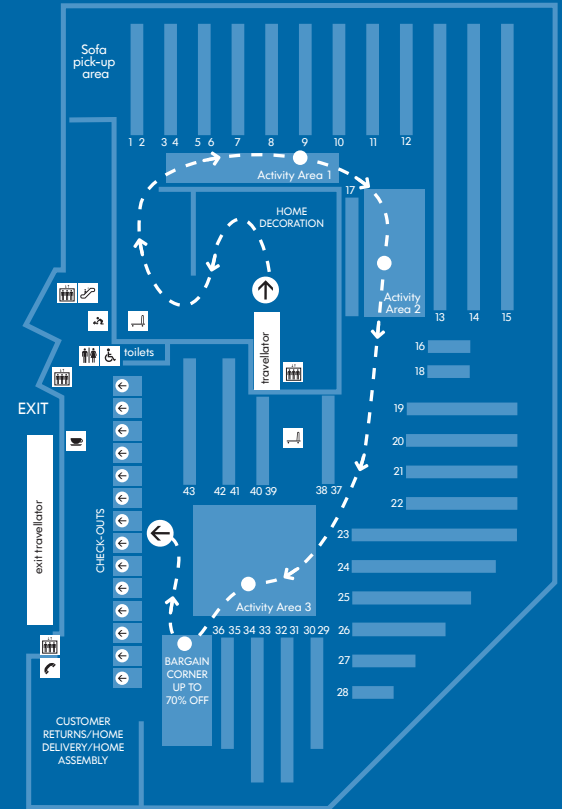

How to find your way around IKEA Bristol

SHOWROOM level 2

MARKETHALL level 2

HOME DECORATION /SELF-SERVE level 1

LIVING ROOMS

Sofas
Armchairs
Coffee tables

STORAGE

Bookcases
TV Units
Cd Storage

Beds & Mattresses
Small furniture
Textiles
Lighting
Accessories

- Escalator
- Information
- Lifts
- Male/Female Toilets
- Baby Changing Room
- Disabled Toilets
- Restaurant
- Café
- No Smoking
- Playroom
- Telephone
- Basket Trolley
- Flatbed Trolley

Mirrors
Candles
Vases
Baskets & Rattan furniture
Pots & Plants

SELF-SERVE FURNITURE AREA

FLATPACK FURNITURE
sofa pick-up area
SEASONAL SHOP
BARGAIN CORNER

CHECK-OUTS

CUSTOMER RETURNS
HOME DELIVERY
HOME ASSEMBLY
IKEA BISTRO & CAFÉ
TOILETS
EXIT