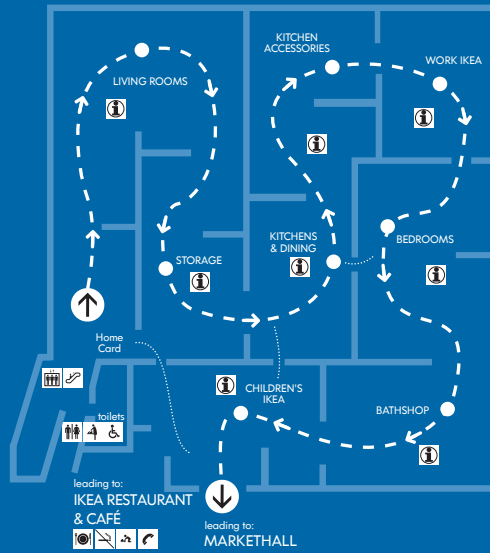

How to find your way around IKEA Bristol

SHOWROOM level 2

MARKETHALL level 2

HOME DECORATION /SELF-SERVE level 1

LIVING ROOMS

Sofas
Armchairs
Coffee tables

STORAGE

Bookcases
TV Units
Cd Storage

KITCHENS & DINING

Dining tables & chairs
Kitchen Units & doors
Appliances
Accessories

WORK IKEA

Desks
Office chairs
Office storage

BEDROOMS

Beds & Mattresses
Wardrobes & bedroom storage
Bathroom Furniture

CHILDREN'S IKEA

Beds & Mattresses
Small furniture
Textiles
Lighting
Accessories

- Escalator
- Information
- Lifts
- Male/Female Toilets
- Baby Changing Room
- Disabled Toilets
- Restaurant
- Café
- No Smoking
- Playroom
- Telephone
- Basket Trolley
- Flatbed Trolley

Mirrors
Candles
Vases
Baskets & Rattan furniture
Pots & Plants

SELF-SERVE FURNITURE AREA

FLATPACK FURNITURE
sofa pick-up area
SEASONAL SHOP
BARGAIN CORNER

CHECK-OUTS

CUSTOMER RETURNS
HOME DELIVERY
HOME ASSEMBLY
IKEA BISTRO & CAFÉ
TOILETS
EXIT