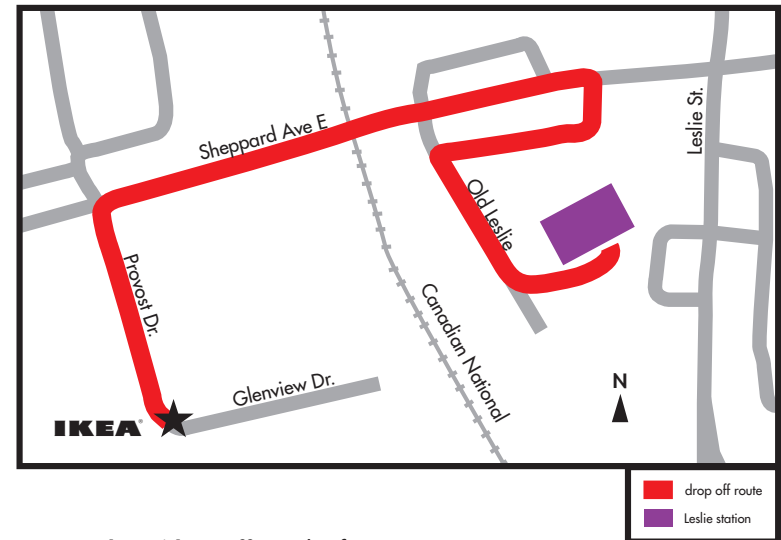

NORTH YORK MAP

IKEA NORTH YORK

15 Provost Drive, North York
 Ontario M2K 2X9
 (Leslie & Hwy 401)
 Phone: (416) 222-4532

IKEA

Complimentary IKEA North York

shuttle bus

Shuttle bus route to Leslie station

IKEA pick up/drop off station pick up station drop off south of store entrance upper level exit, in front of the bus bay on Old Leslie St. Sheppard Ave. street entrance