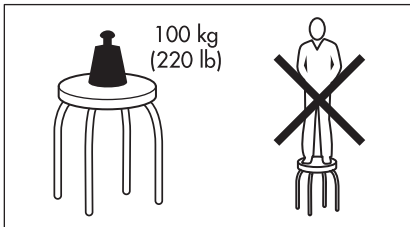

MARIUS

Design and Quality
IKEA of Sweden

4x

4x

1x

1x

100 kg
(220 lb)

1