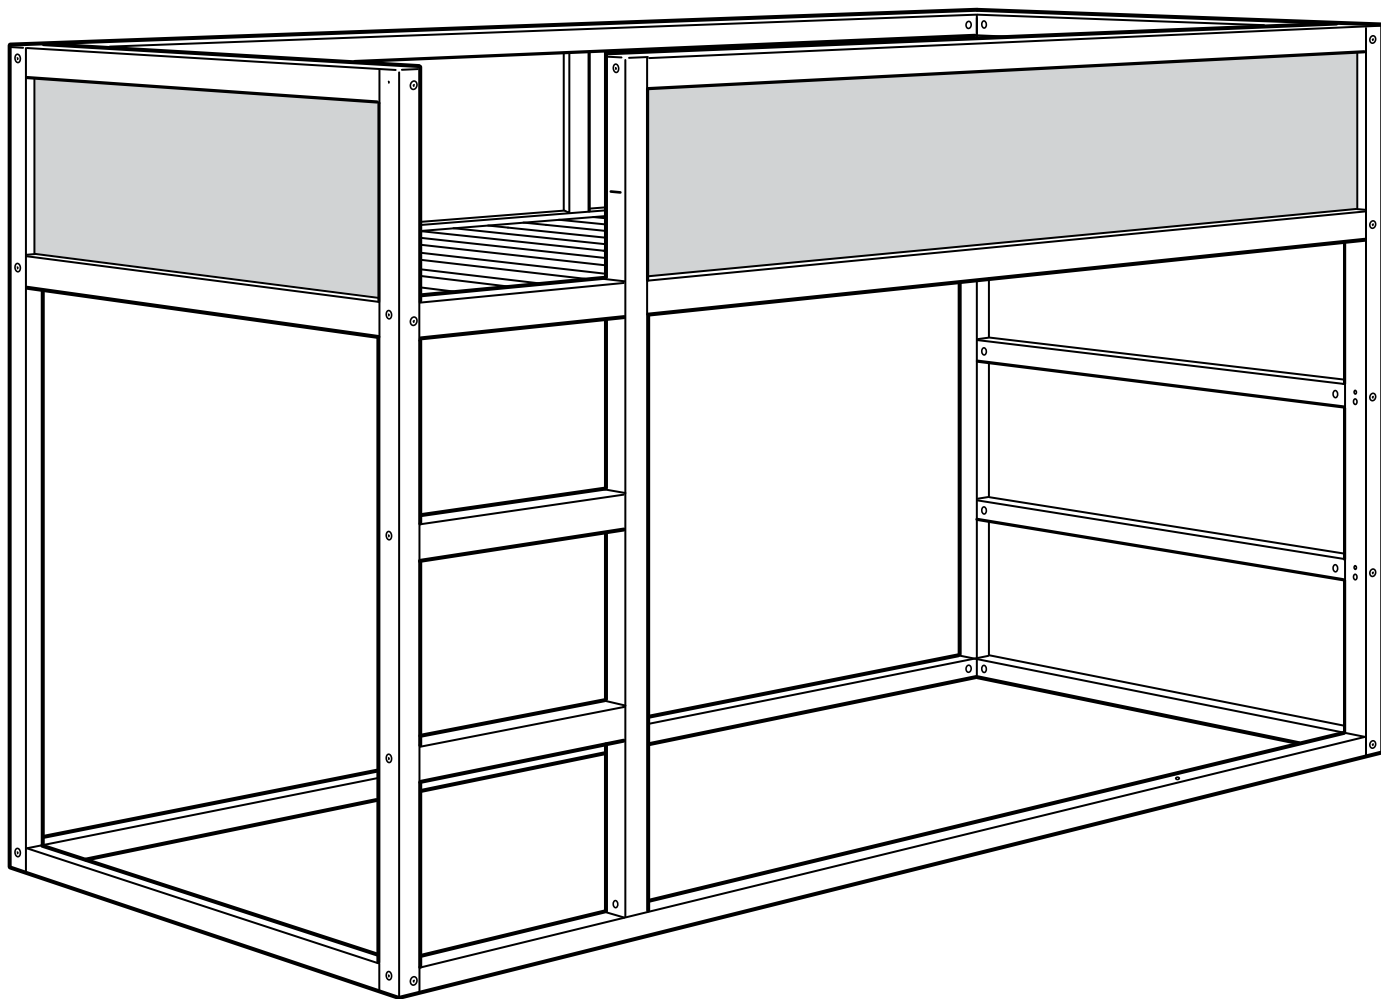

# KURA

90x200

Design and Quality  
IKEA of Sweden

105330

33x

100391

4x

100102

2x

100343

18x

101350

34x

105160

32x

104850